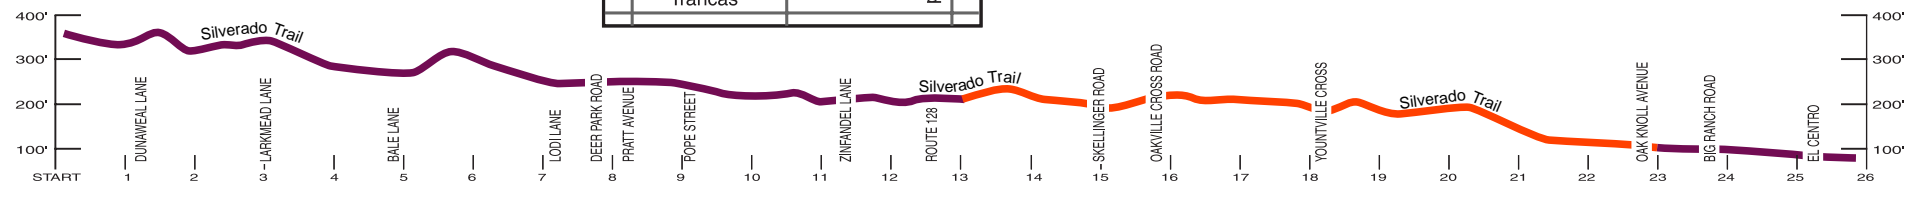

# NVM NAPA VALLEY MARATHON

[www.napavalleymarathon.org](http://www.napavalleymarathon.org)

KAISER PERMANENTE. thrive

CALISTOGA asics

- Course Legend**
- Marathon Course:**
- Closed to Thru Traffic
  - Open to Traffic (residents, emergency, and winery employees allowed with CHP escort)
  - 1 Mile Markers
  - Water Stations
  - ♿ Restrooms
  - Ambulance