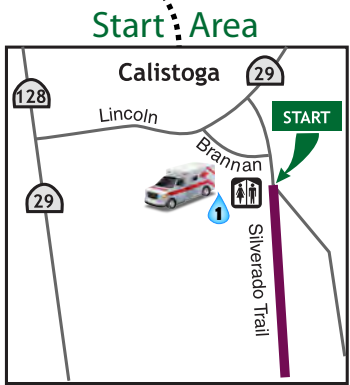

# NVM NAPA VALLEY MARATHON

[www.napavalleymarathon.org](http://www.napavalleymarathon.org)

KAISER PERMANENTE. thrive

CALISTOGA asics

- Course Legend**
- Marathon Course:**
- Closed to Thru Traffic
  - Open to Traffic (residents, emergency, and winery employees allowed with CHP escort)
  - 1 Mile Markers
  - Water Stations
  - ♿ Restrooms
  - Ambulance