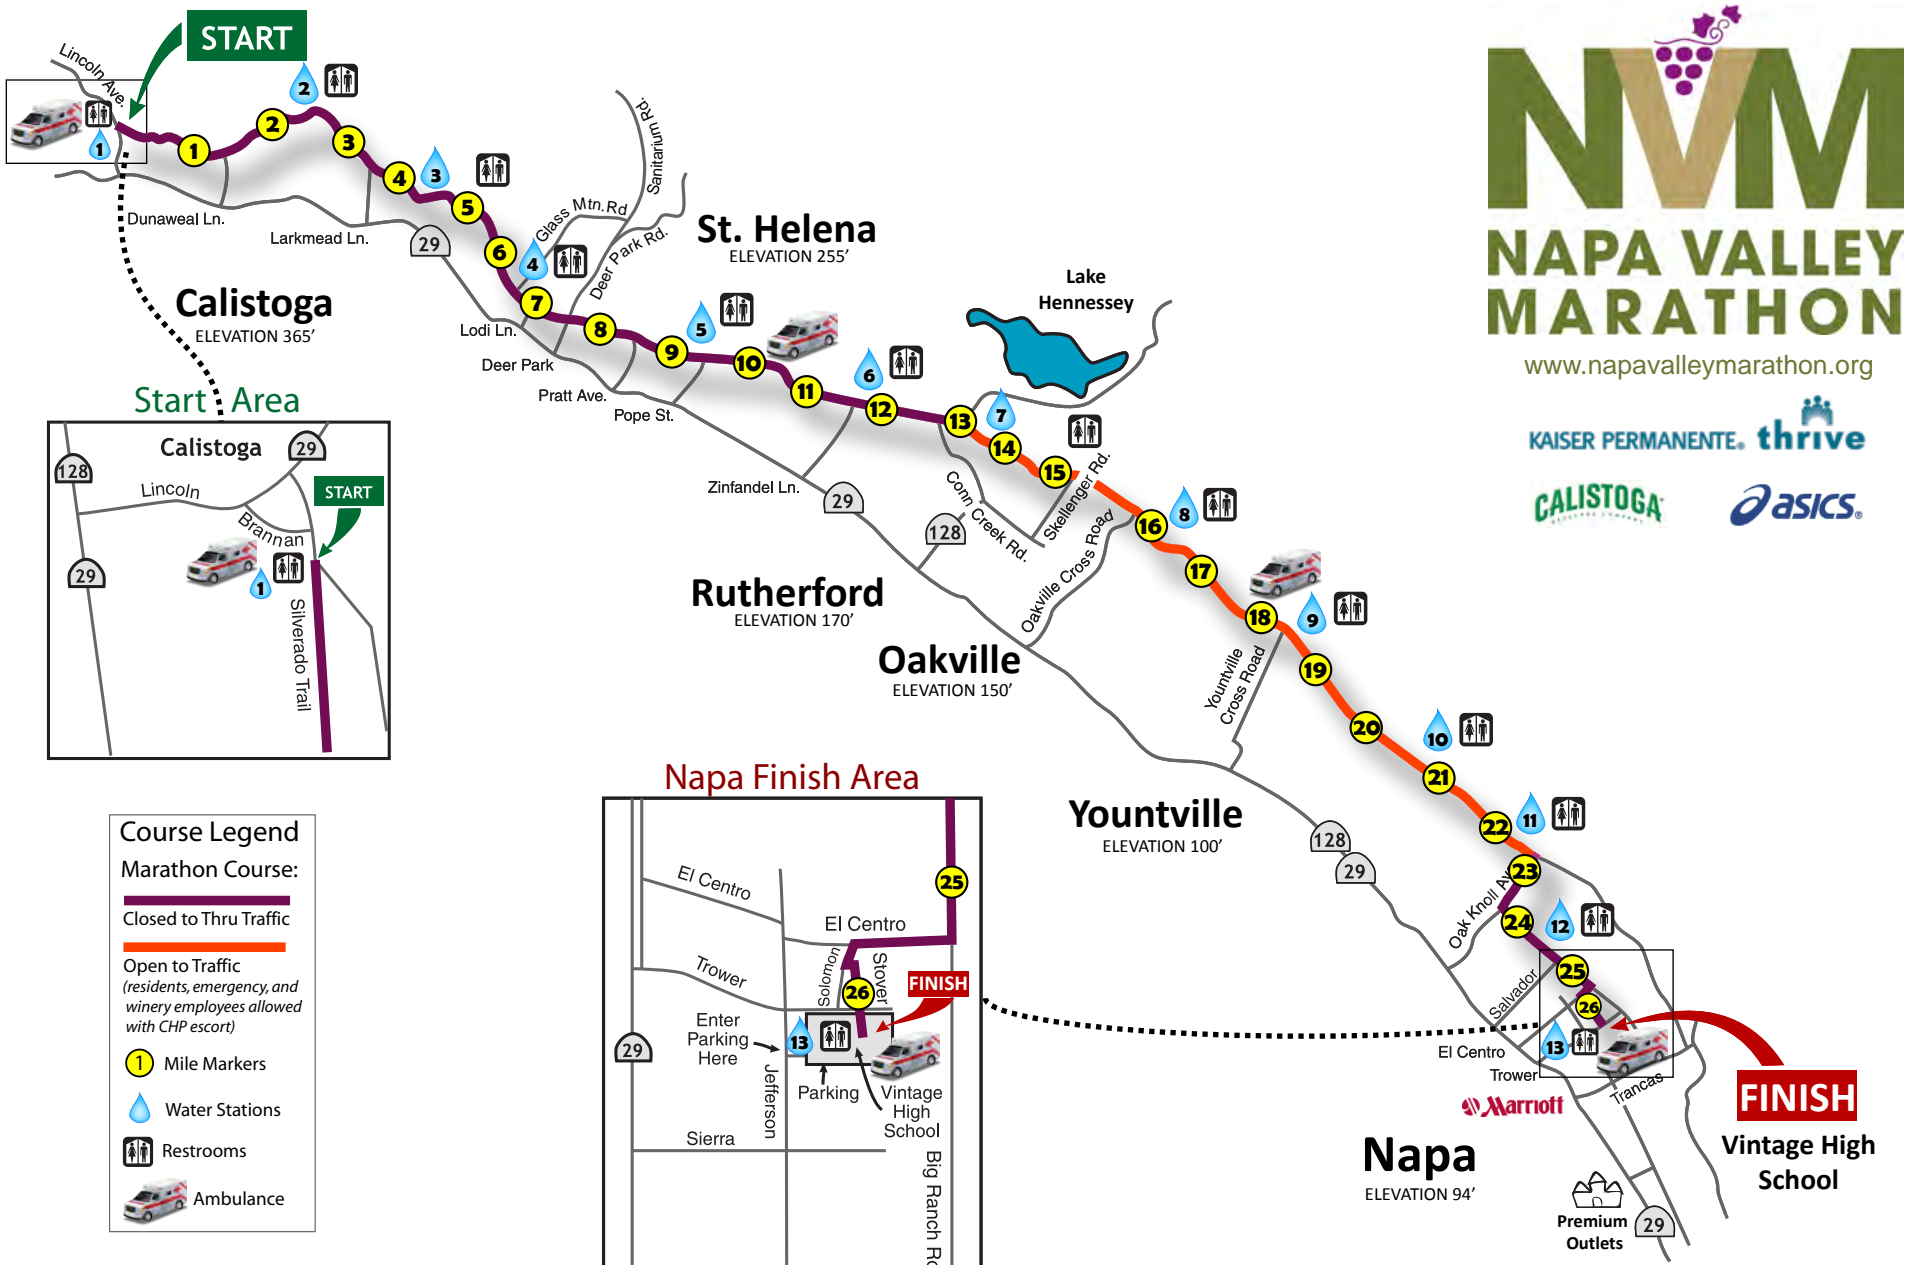

# NVM NAPA VALLEY MARATHON

[www.napavalleymarathon.org](http://www.napavalleymarathon.org)

KAISER PERMANENTE. thrive

CALISTOGA asics

- Course Legend**
- Marathon Course:**
- Closed to Thru Traffic
  - Open to Traffic (residents, emergency, and winery employees allowed with CHP escort)
  - 1 Mile Markers
  - Water Stations
  - ♿ Restrooms
  - Ambulance